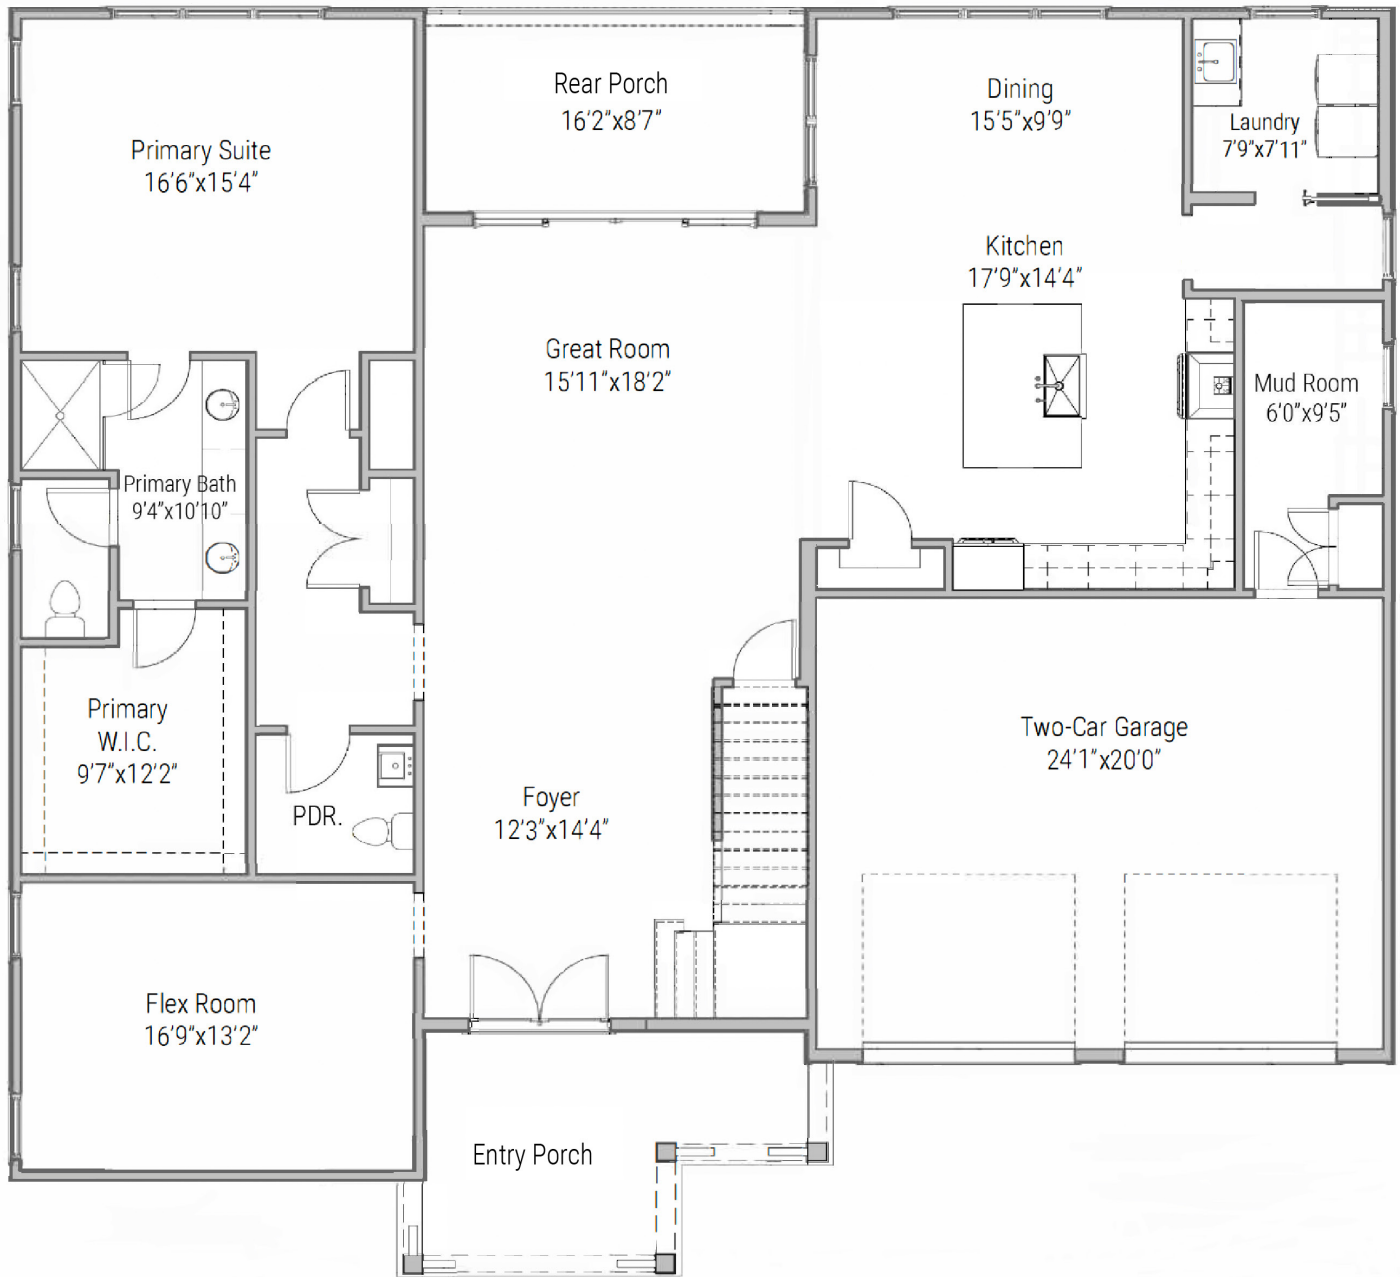

MAYES HALL

DAVIDSON

Sedgefield Plan

S | SIMONINI

FIRST FLOOR PLAN

BEDROOMS

4

BATHROOMS

3.5

SQUARE FOOTAGE

3,182

SECOND FLOOR PLAN

MAYES HALL COMMUNITY

SHOPPING

Downtown Davidson
Birkdale Village
Northcross Shopping Center

SCHOOLS