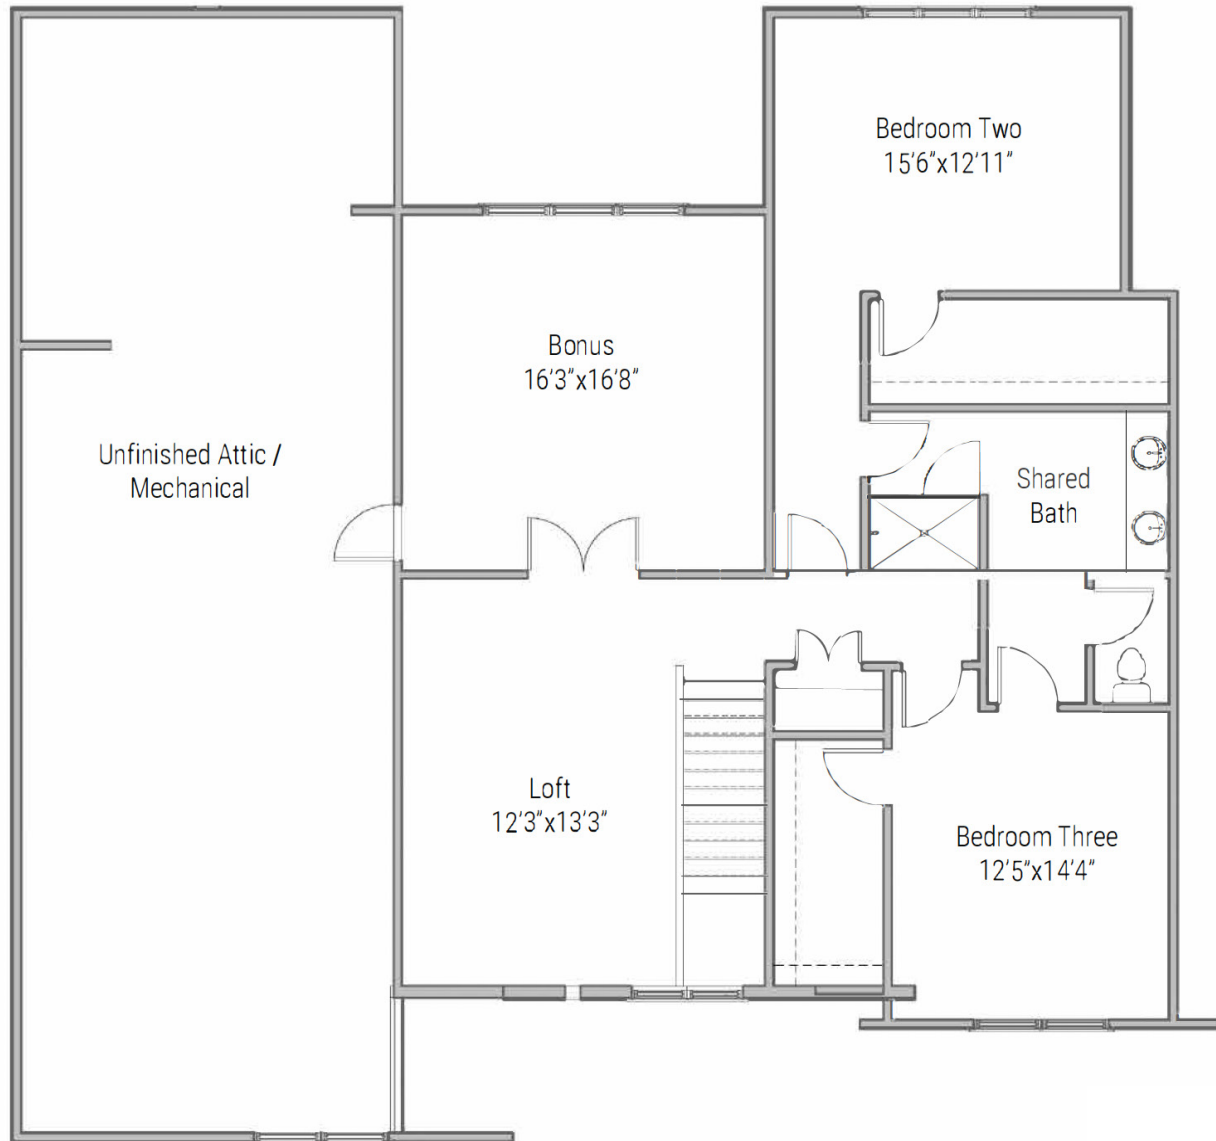

MAYES HALL

DAVIDSON

Sedgefield Plan

S | SIMONINI

FIRST FLOOR PLAN

BEDROOMS

4

BATHROOMS

3.5

SQUARE FOOTAGE

3,182

SECOND FLOOR PLAN

MAYES HALL COMMUNITY

SHOPPING

Downtown Davidson
Birkdale Village
Northcross Shopping Center

SCHOOLS