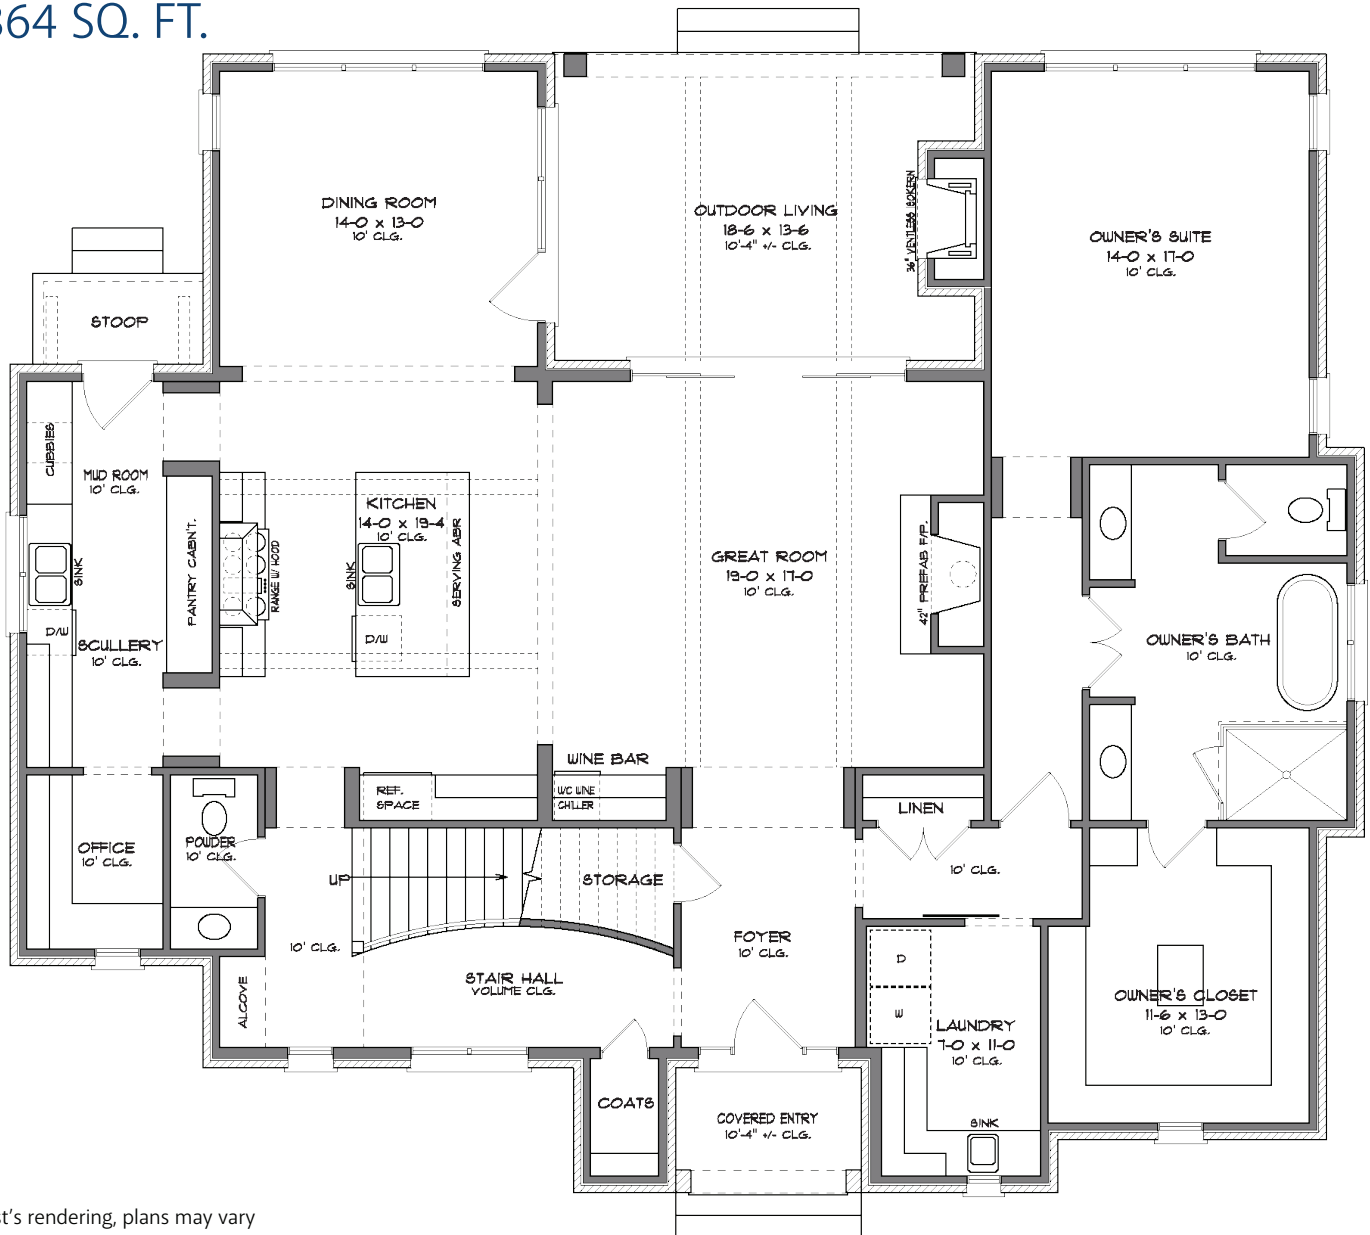

CHELSEA PLAN
 3,864 SQ. FT.

FIRST FLOOR

Artist's rendering, plans may vary

HEYDON HALL

CHELSEA PLAN
3,864 SQ. FT.

SECOND FLOOR

Artist's rendering, plans may vary